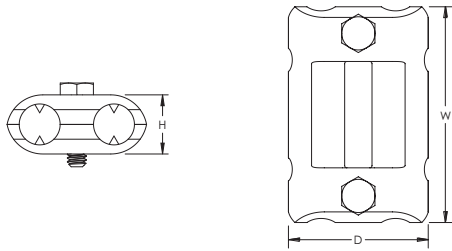

Guiding the Way

Industrial Stack Parallel Cable Connector

- Cast paralled clamp for connecting down conductors

Part Number	FCT 144-LC
Conductor Size, UL	Class 1 - Class 2 [4/0 Max]
Material	Brass
Finish	Lead Covered
Depth (D)	1.84"
Height (H)	0.78"
Width (W)	2.84"
Unit Weight	1.26 lb
Certifications	UL
Standard Packaging Quantity	1 pc
UPC	78285643283